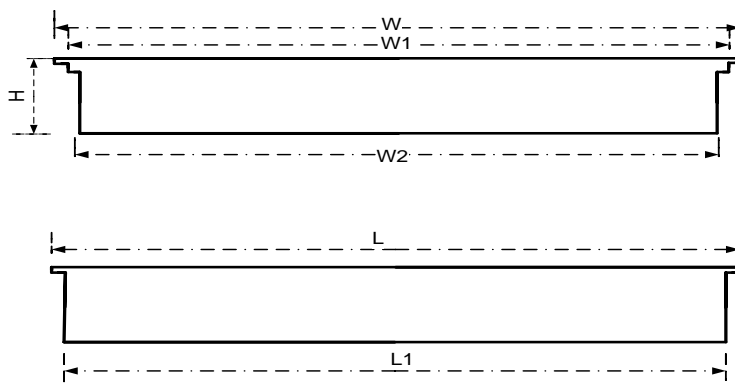

Dimensional Drawing

ELMASCO INDUSTRIES S.A.

Head Office : 44 K. Palama, 14343 N. Chalkidona, Athens, Greece
Production Plant : Ag. Adrianos, 21100 Nafplio, Greece
Email: elmasco@elmasco.eu

Tel : +30 210 2583100
Fax: +30 210 2583107